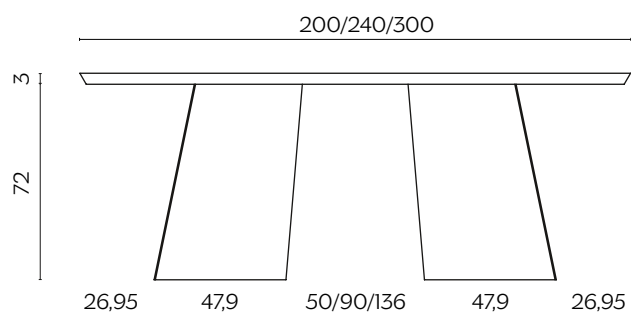

Maggese is the table of emphasis and lightness. It stands as a sculptural-looking element of decoration, yet light: the curved metal of the legs looks similar to paper, giving rise to a new language of furniture that combines simple construction and formality. The top is available in both fixed and extensible versions.

DIMENSIONI | DIMENSIONS

lunghezza | width: 200 cm
larghezza | depth: 100 cm
altezza | height: 75 cm

lunghezza | width: 240 cm
larghezza | depth: 100 cm
altezza | height: 75 cm

lunghezza | width: 300 cm
larghezza | depth: 110 cm
altezza | height: 75 cm

DIMENSIONI | DIMENSIONS

lunghezza | width: 180-215-250 cm
larghezza | depth: 100 cm
altezza | height: 75 cm

lunghezza | width: 200-235-270 cm
larghezza | depth: 100 cm
altezza | height: 75 cm

FINITURE PIANO | TOP FINISHES