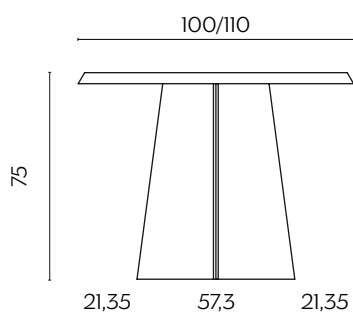

Maggese is the table of emphasis and lightness. It stands as a sculptural-looking element of decoration, yet light: the curved metal of the legs looks similar to paper, giving rise to a new language of furniture that combines simple construction and formality. The top is available in both fixed and extensible versions.

DIMENSIONI | DIMENSIONS

lunghezza | width: 200 cm
larghezza | depth: 100 cm
altezza | height: 75 cm

lunghezza | width: 240 cm
larghezza | depth: 100 cm
altezza | height: 75 cm

lunghezza | width: 300 cm
larghezza | depth: 110 cm
altezza | height: 75 cm

DIMENSIONI | DIMENSIONS

lunghezza | width: 180-215-250 cm
larghezza | depth: 100 cm
altezza | height: 75 cm

lunghezza | width: 200-235-270 cm
larghezza | depth: 100 cm
altezza | height: 75 cm

FINITURE PIANO | TOP FINISHES